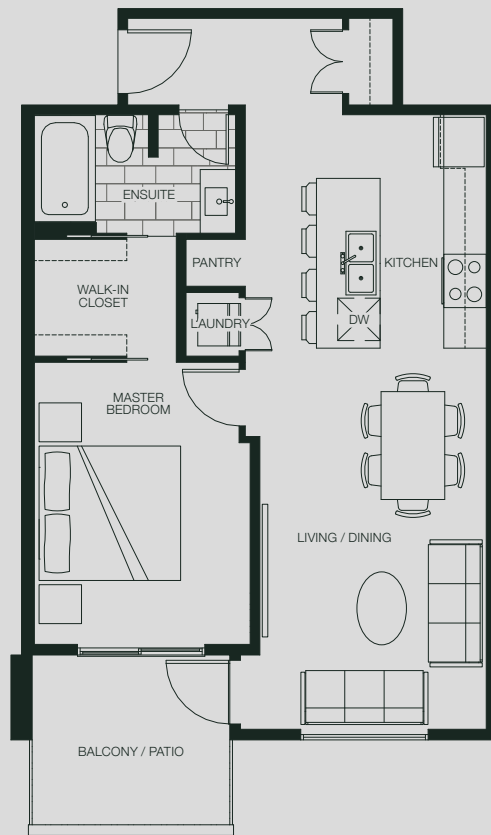

C

1 Bedroom + 1 Bath

684-694 SQ FT Living

77-134 SQ FT Outdoor Living

MILL DISTRICT

WARE STREET