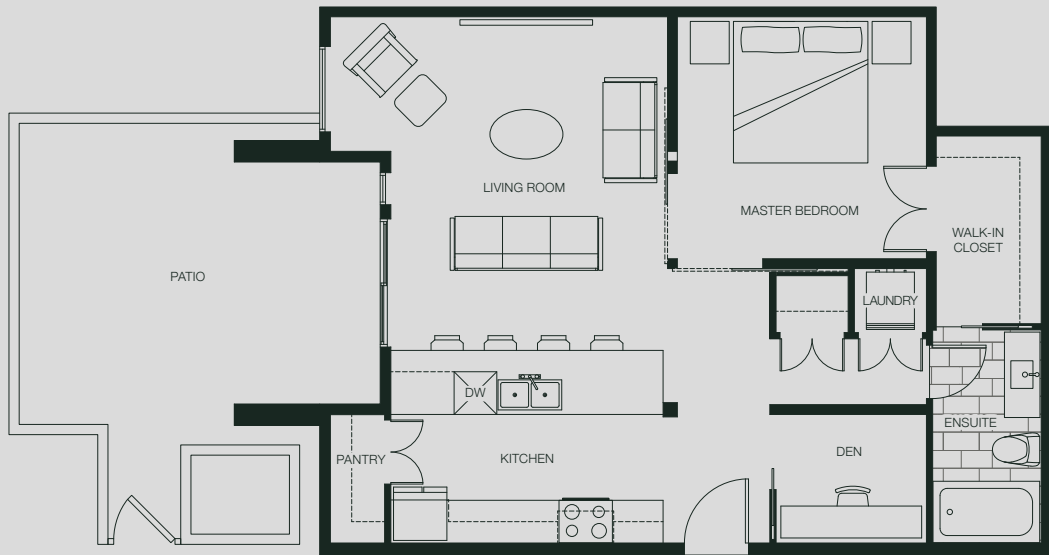

H

1 Bedroom + 1 Bath + Den

916 SQ FT Living

133-252 SQ FT Outdoor Living

Level 1

MILL DISTRICT

WARE STREET